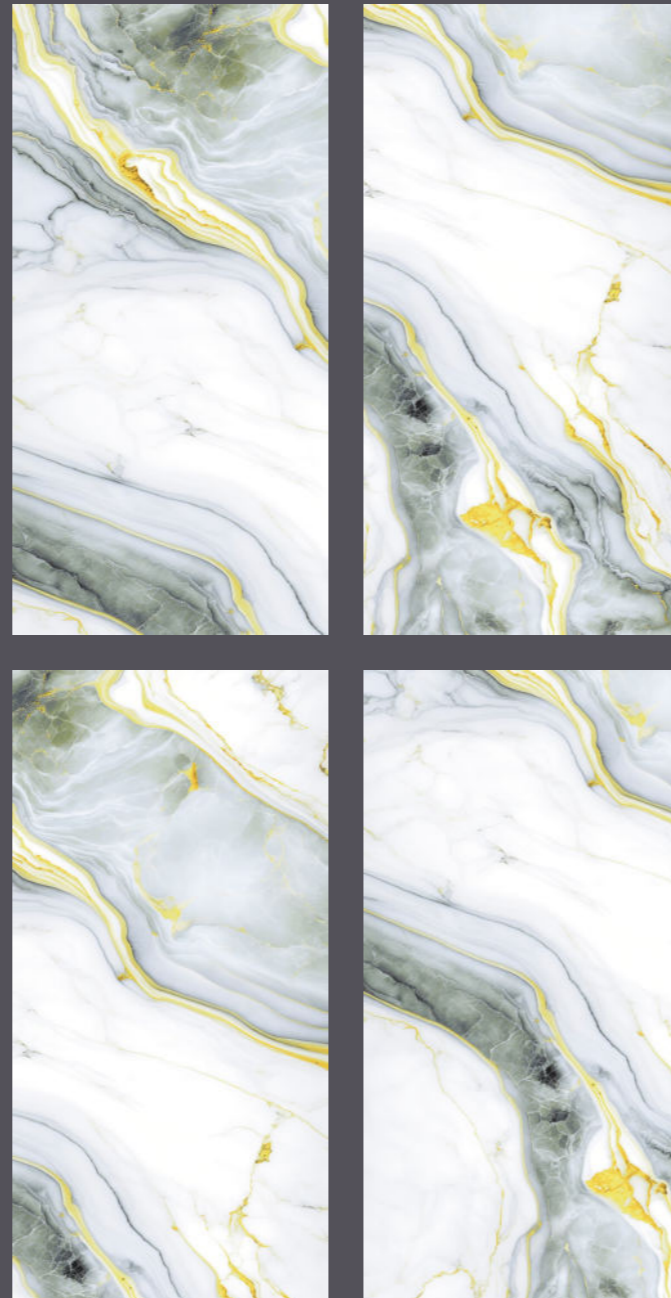

COSMO AQUA |

600X^{SIZE}
1200MM

POLISHED
FINISH |

RANDOM
04 |

GLAZED
VITRIFIED TILES |

High
Strength

Easy to
Install

<0.05% Water
Absorption

Random
Design