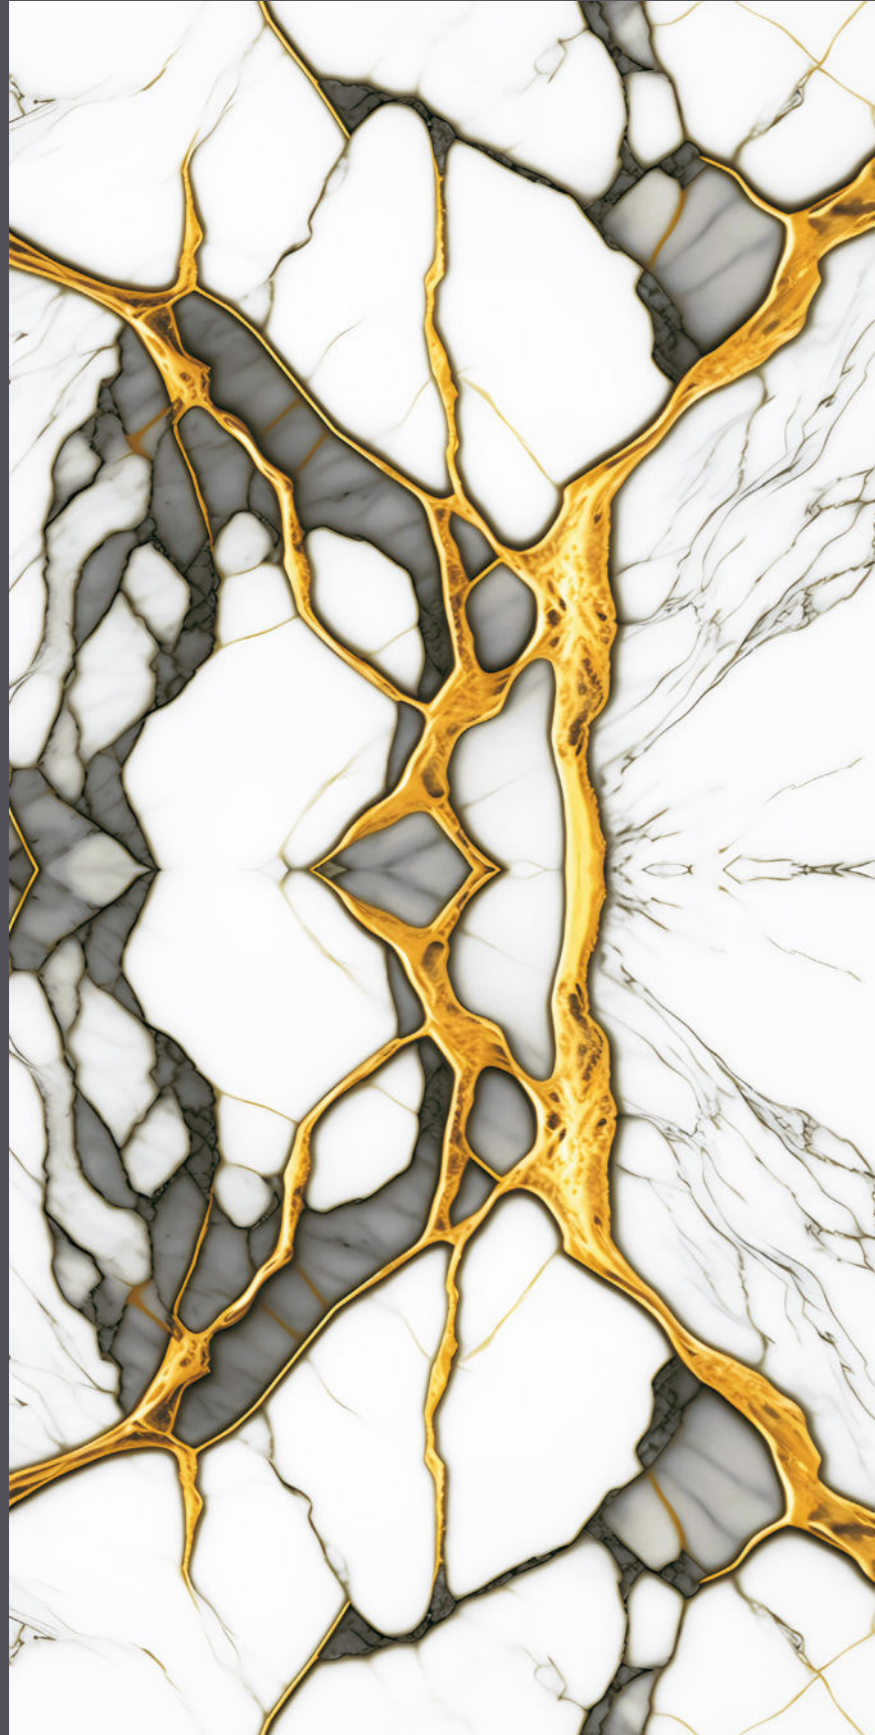

# LEMURIAN SKY BM

600X<sup>SIZE</sup>  
1200MM

POLISHED  
FINISH

GLAZED  
VITRIFIED TILES

High  
Strength

Easy to  
Install

<0.05% Water  
Absorption

Random  
Design