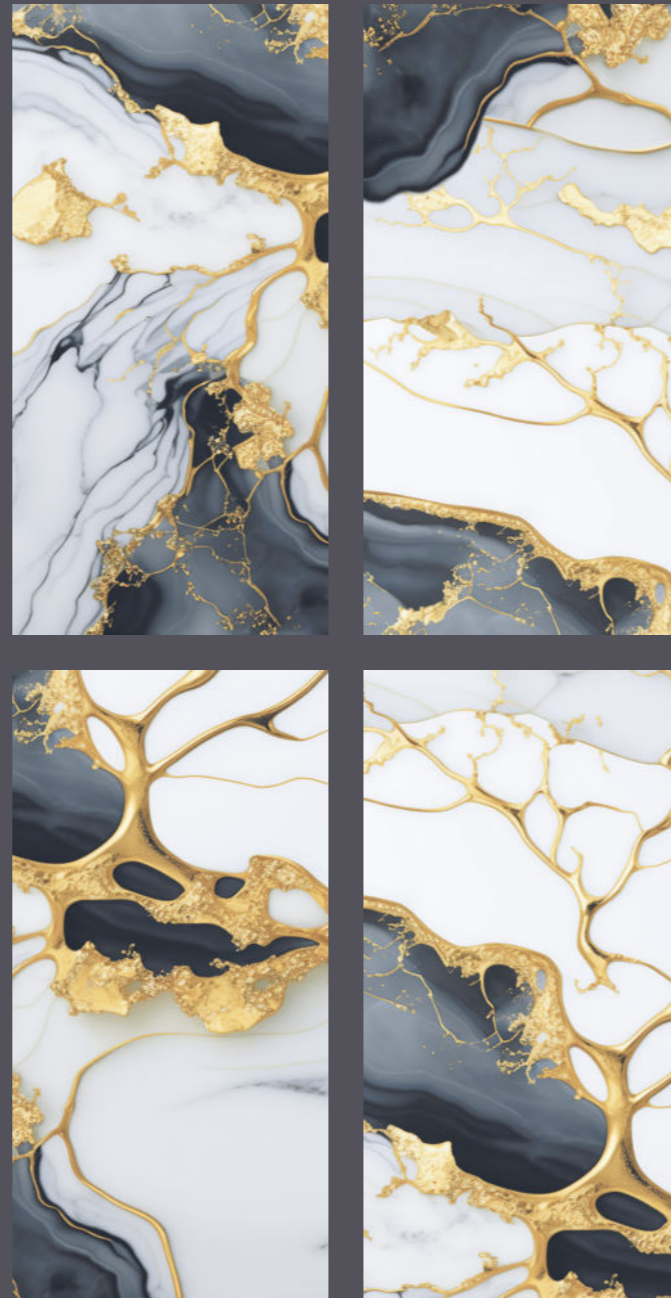

NEOLITH GREY |

600X^{SIZE}
1200MM

POLISHED
FINISH

RANDOM
04

GLAZED
VITRIFIED TILES

High
Strength

Easy to
Install

<0.05% Water
Absorption

Random
Design