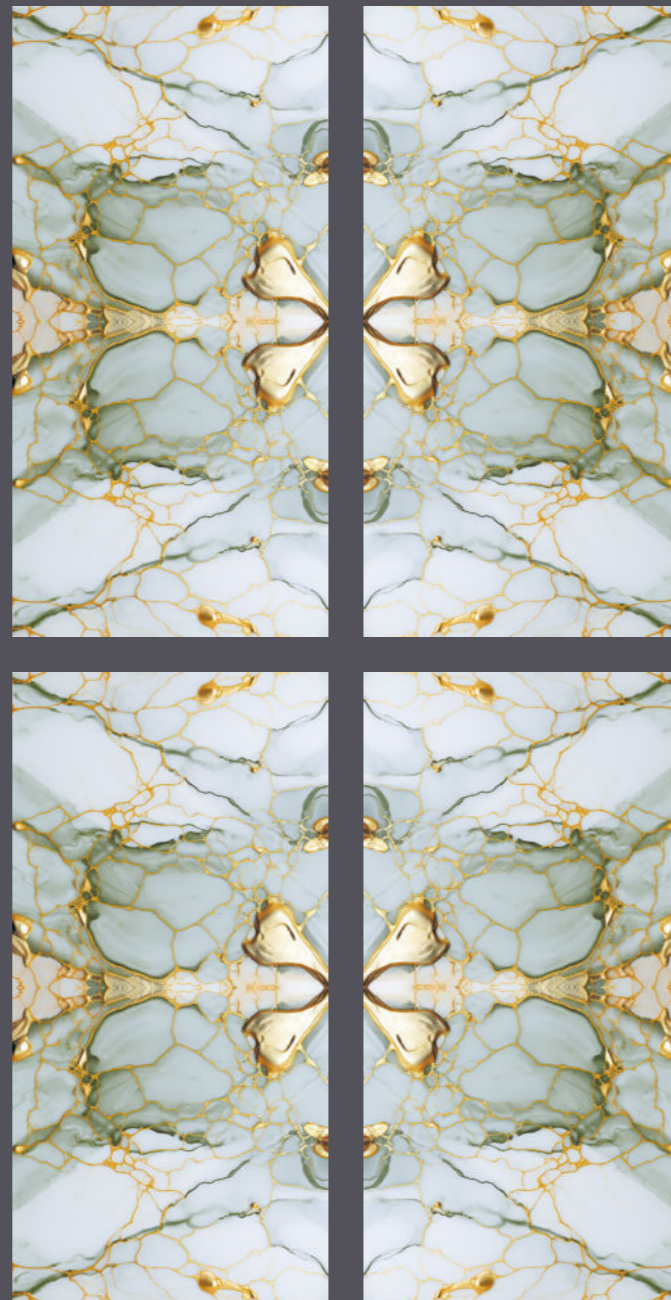

SPARKLE
COLLECTION

VOYATI
CERAMICS

LEMURIAN CLASSIC BM

600X^{SIZE}
1200MM

POLISHED
FINISH

GLAZED
VITRIFIED TILES

High
Strength

Easy to
Install

<0.05% Water
Absorption

Random
Design