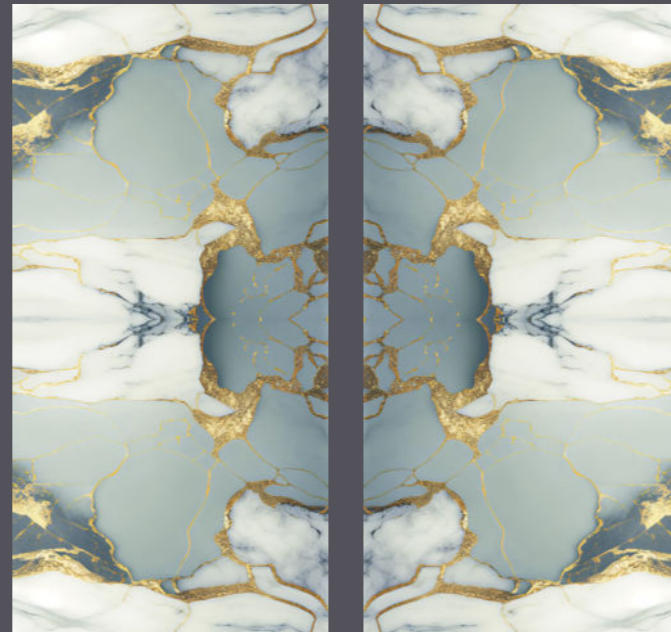

LEMURIAN SKY BM

600X^{SIZE}
1200MM

POLISHED
FINISH

GLAZED
VITRIFIED TILES

High
Strength

Easy to
Install

<0.05% Water
Absorption

Random
Design