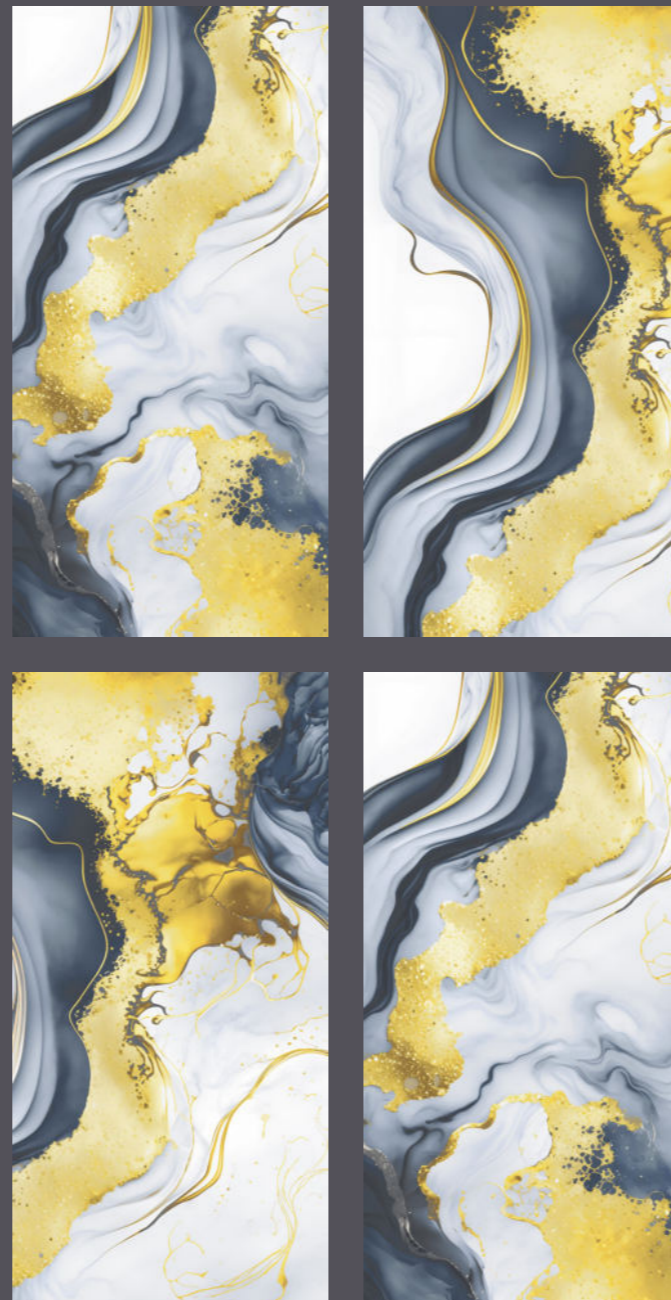

TITANIUM GOLD |

600X^{SIZE}
1200MM

POLISHED
FINISH |

RANDOM
03 |

GLAZED
VITRIFIED TILES |

High
Strength

Easy to
Install

<0.05% Water
Absorption

Random
Design