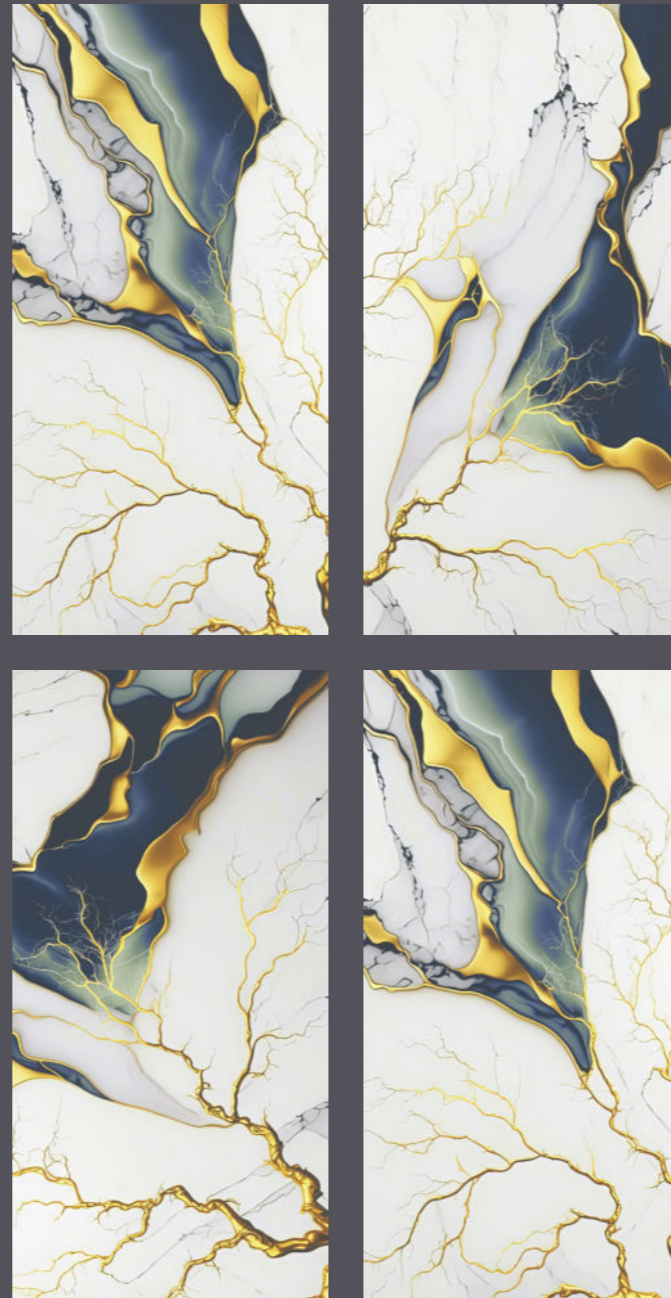

SYDNEY GOLD |

600X^{SIZE}
1200MM

POLISHED
FINISH

RANDOM
03

GLAZED
VITRIFIED TILES

High
Strength

Easy to
Install

<0.05% Water
Absorption

Random
Design