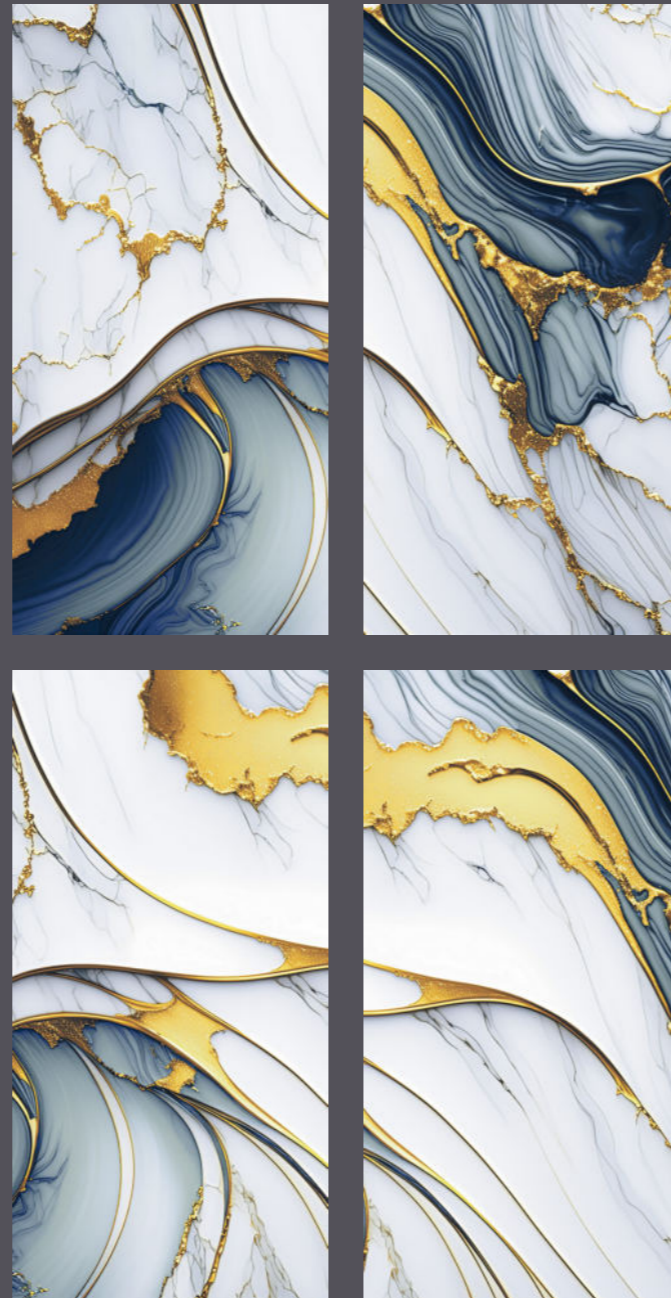

SPARKLE
COLLECTION

VOYATI
CERAMICS

OSCAR BLUE |

600X^{SIZE}
1200MM

POLISHED
FINISH |

RANDOM
04 |

GLAZED
VITRIFIED TILES |

High
Strength

Easy to
Install

<0.05% Water
Absorption

Random
Design