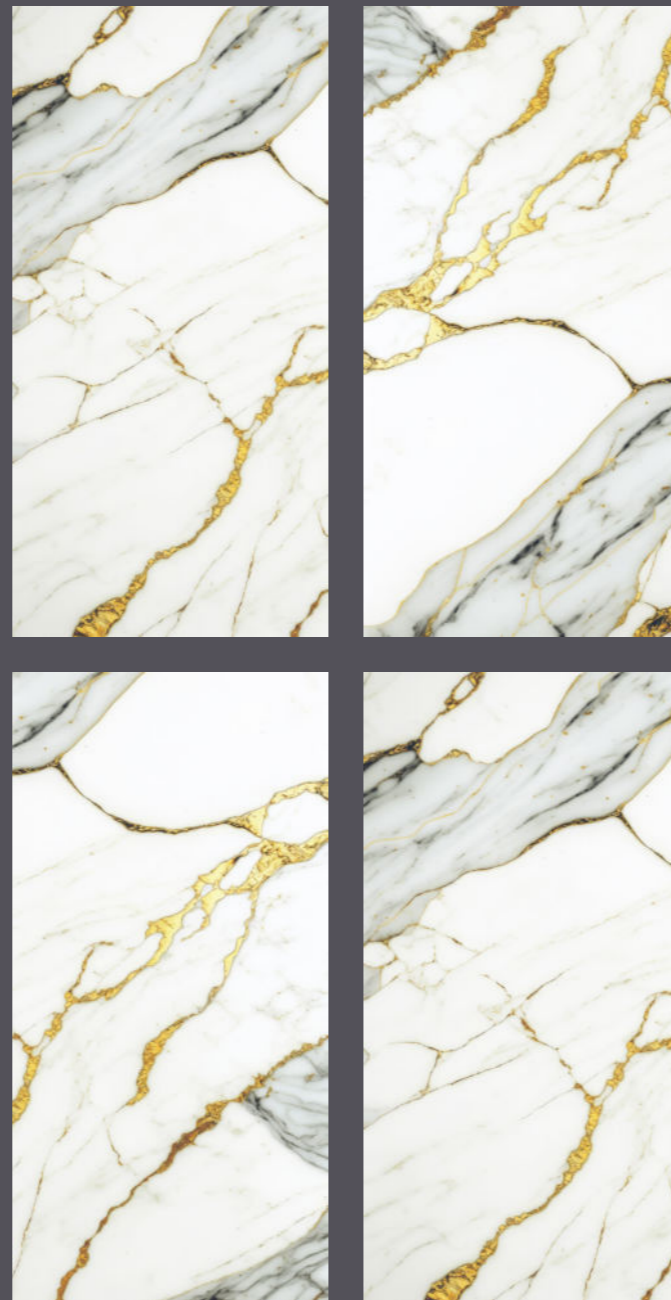

TROPICAL GOLD |

600X^{SIZE}
1200MM

POLISHED
FINISH

RANDOM
03

GLAZED
VITRIFIED TILES

High
Strength

Easy to
Install

<0.05% Water
Absorption

Random
Design