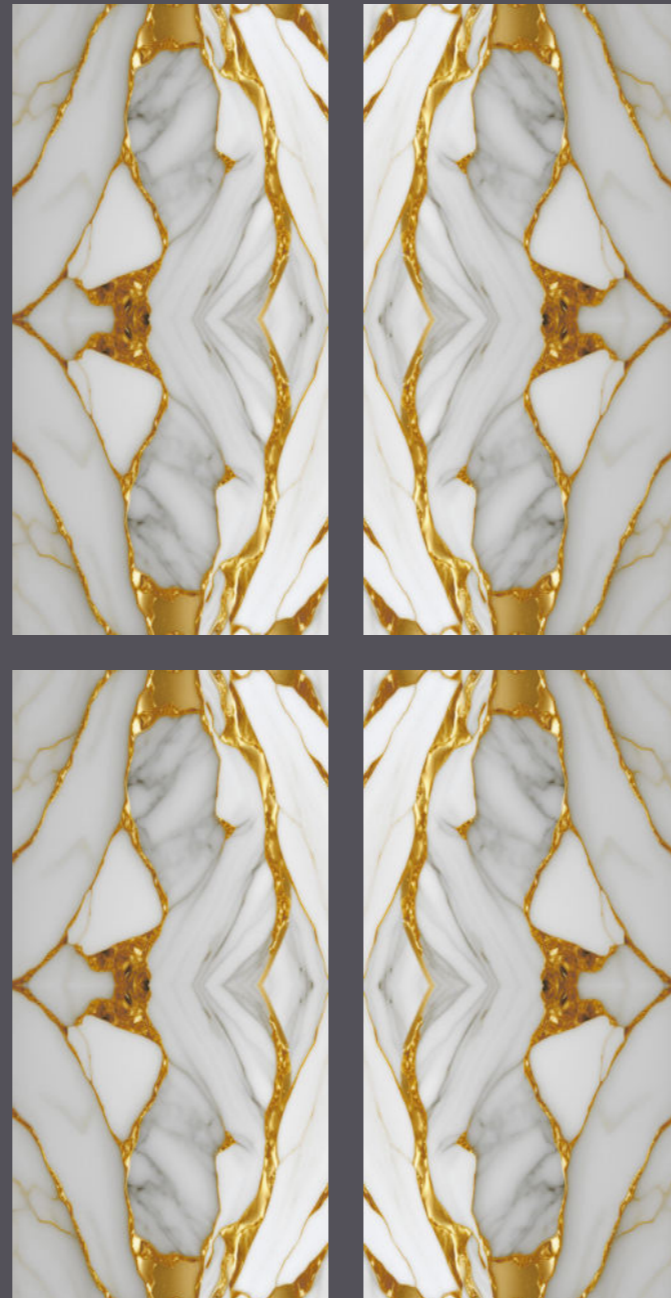

SPARKLE
COLLECTION

VOYATI
CERAMICS

LEMURIAN ROYAL BM

600X^{SIZE}
1200MM

POLISHED
FINISH

GLAZED
VITRIFIED TILES

High
Strength

Easy to
Install

<0.05% Water
Absorption

Random
Design