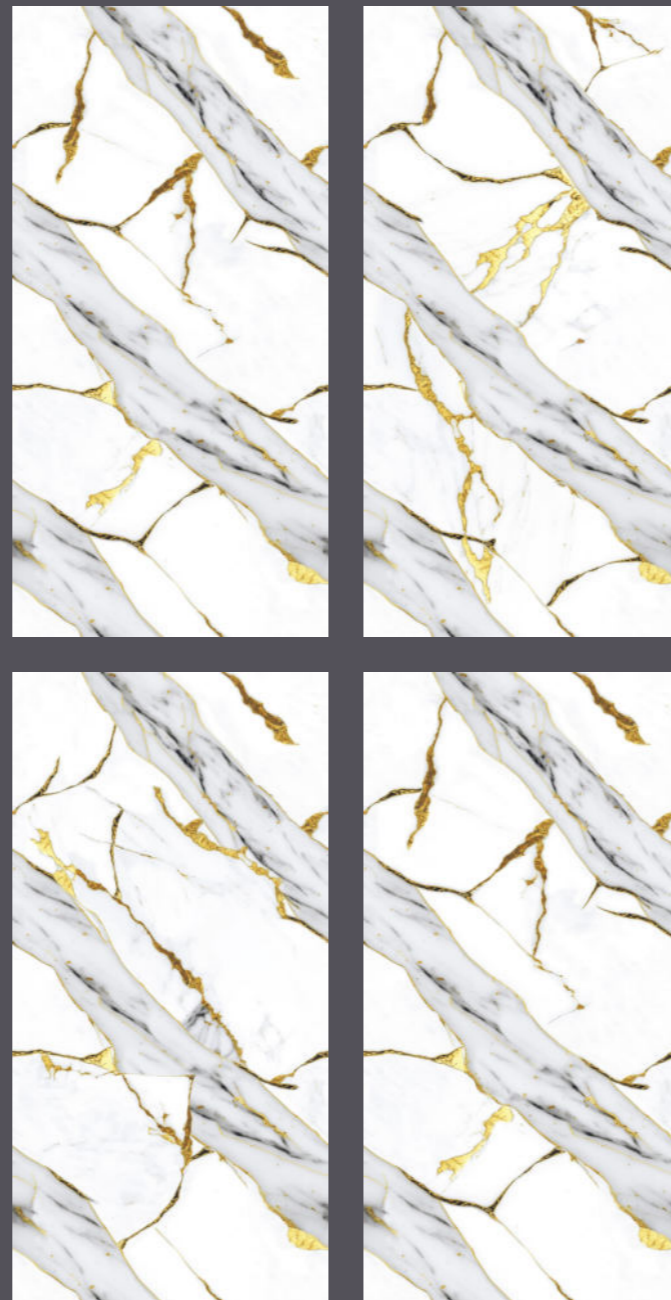

# AVENUE WHITE ENDLESS

600X<sup>SIZE</sup>  
1200MM

POLISHED  
FINISH

RANDOM  
03

GLAZED  
VITRIFIED TILES

High  
Strength

Easy to  
Install

<0.05% Water  
Absorption