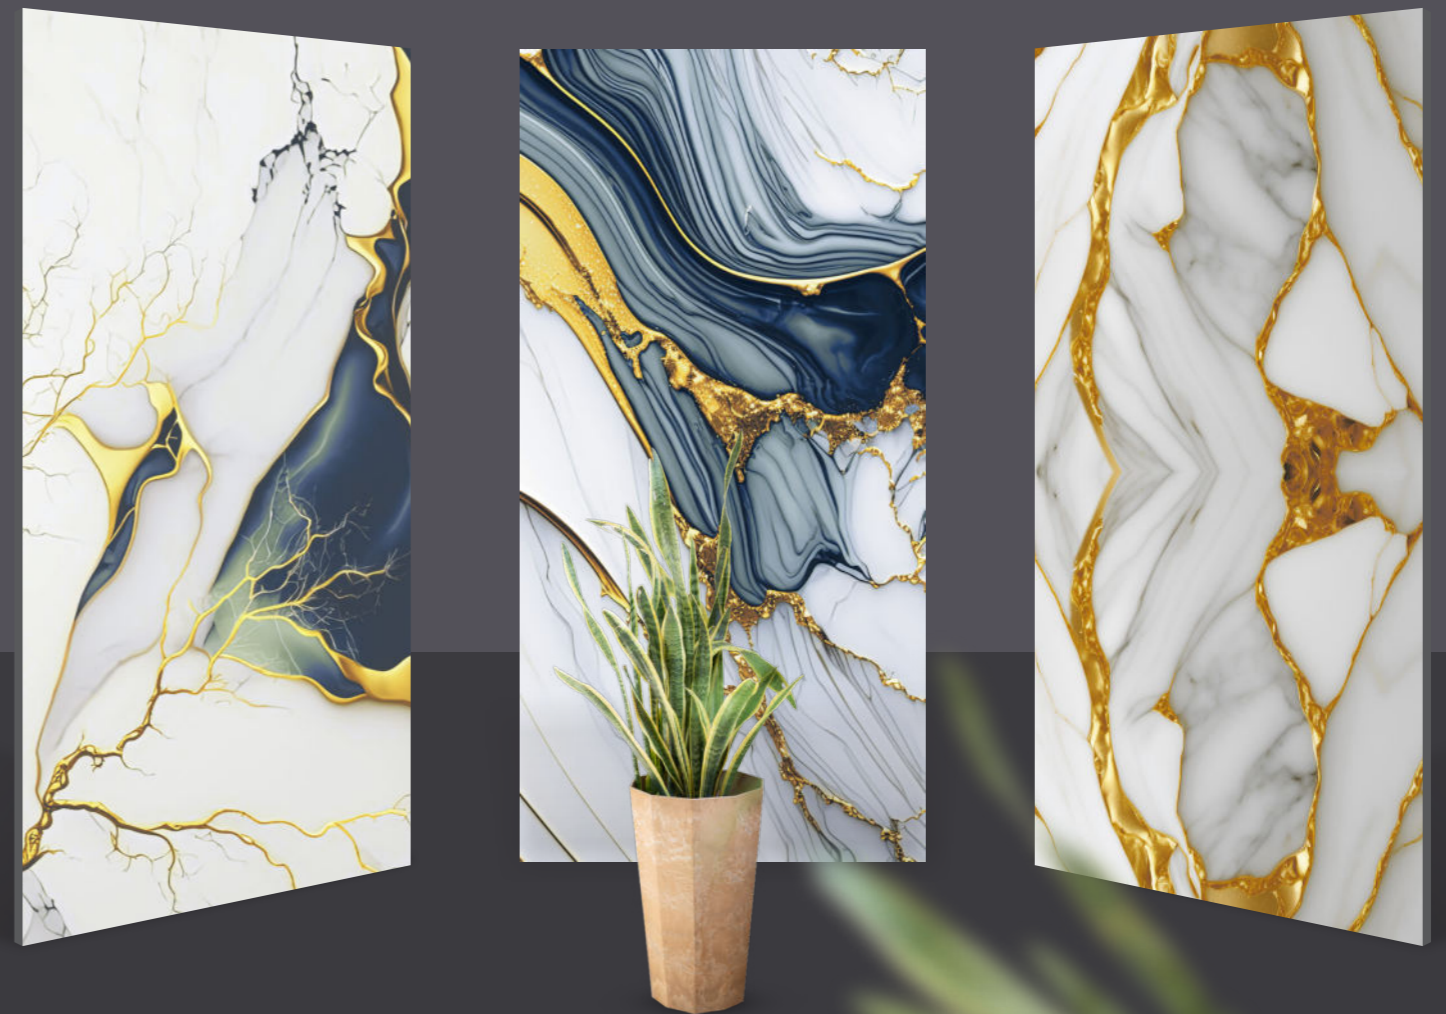

# VOYATI

CERAMICS

SPARKLE  
COLLECTION

Size\_

**60x120cm**

Finish\_

**Polished**