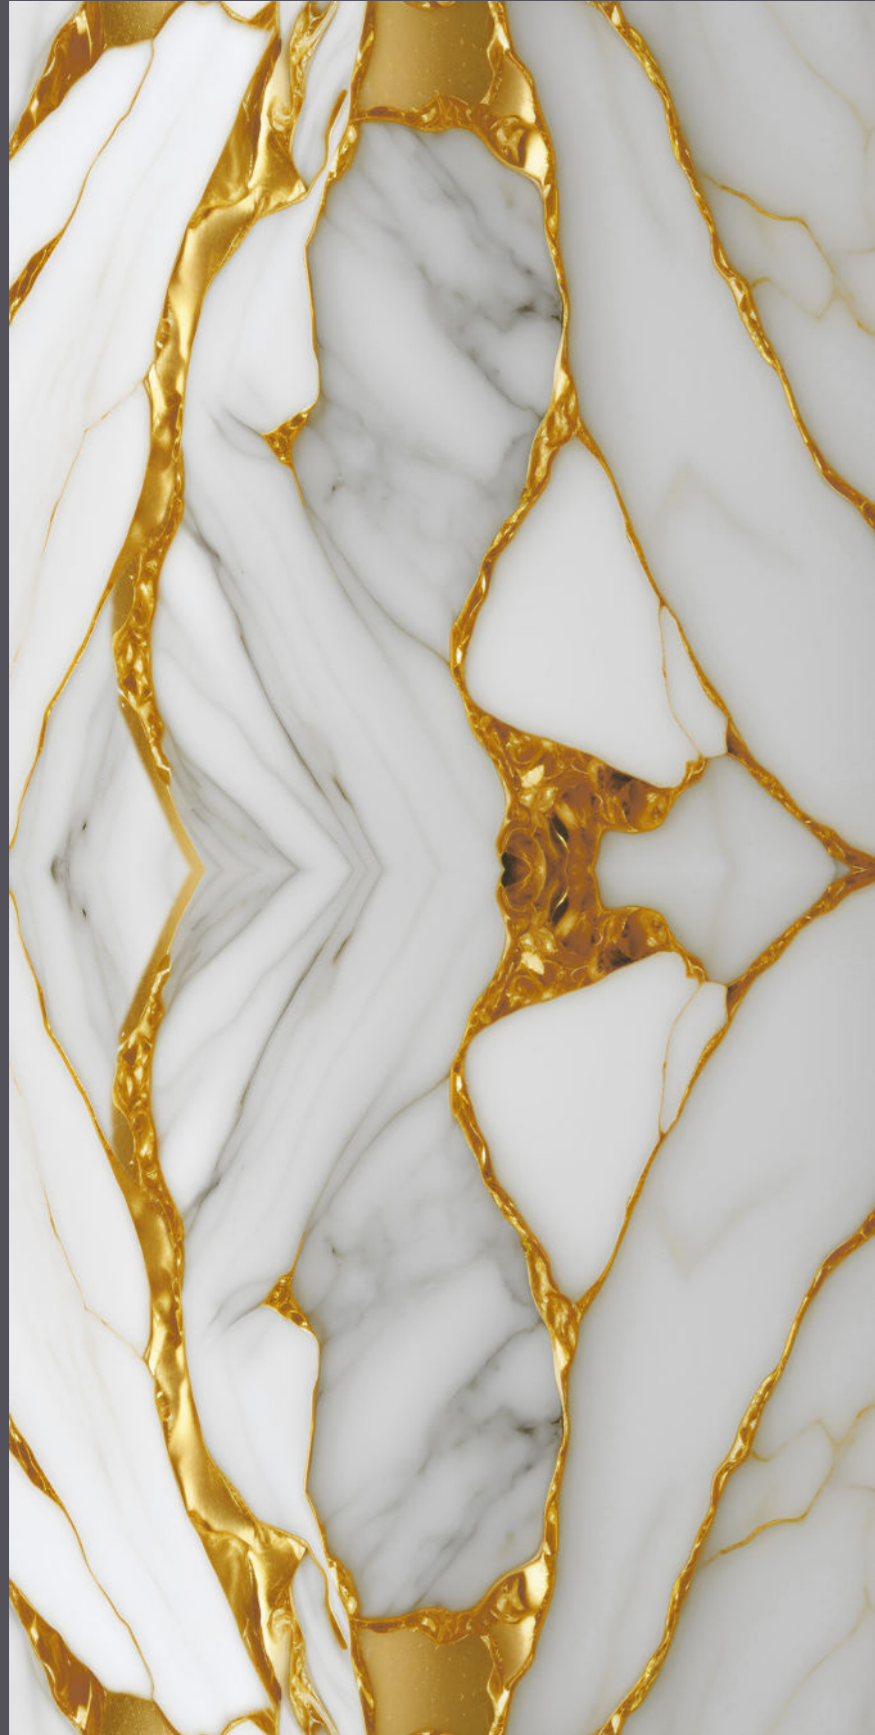

SPARKLE
COLLECTION

VOYATI
CERAMICS

LEMURIAN ROYAL BM

600X^{SIZE}
1200MM

POLISHED
FINISH

GLAZED
VITRIFIED TILES

High
Strength

Easy to
Install

<0.05% Water
Absorption

Random
Design