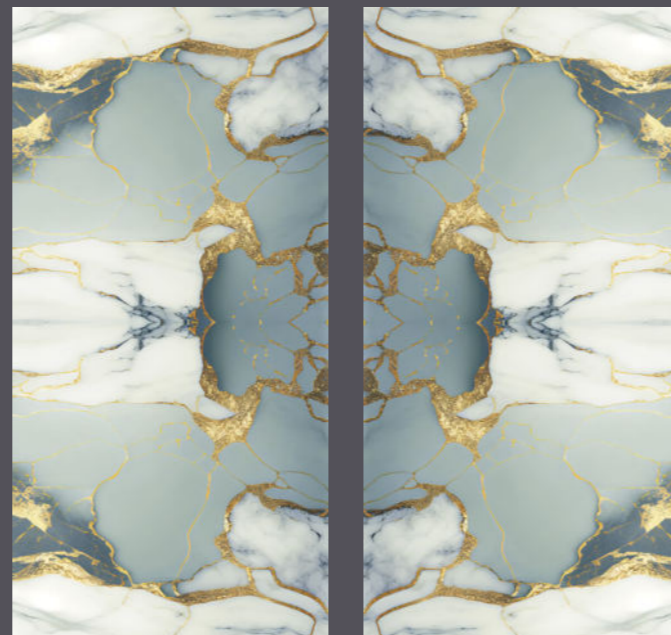

LEMURIAN SKY BM

600X^{SIZE}
1200MM

POLISHED
FINISH

GLAZED
VITRIFIED TILES

High
Strength

Easy to
Install

<0.05% Water
Absorption

Random
Design