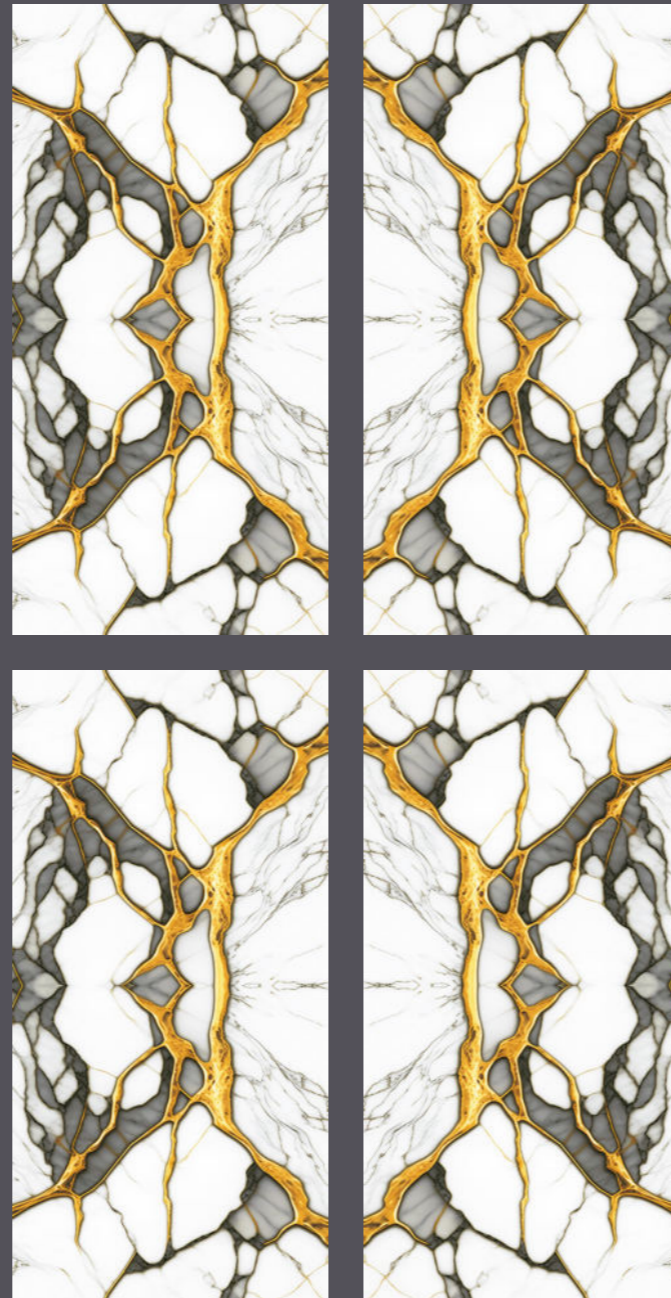

# LEMURIAN SKY BM

600X<sup>SIZE</sup>  
1200MM

POLISHED  
FINISH

GLAZED  
VITRIFIED TILES

High  
Strength

Easy to  
Install

<0.05% Water  
Absorption

Random  
Design