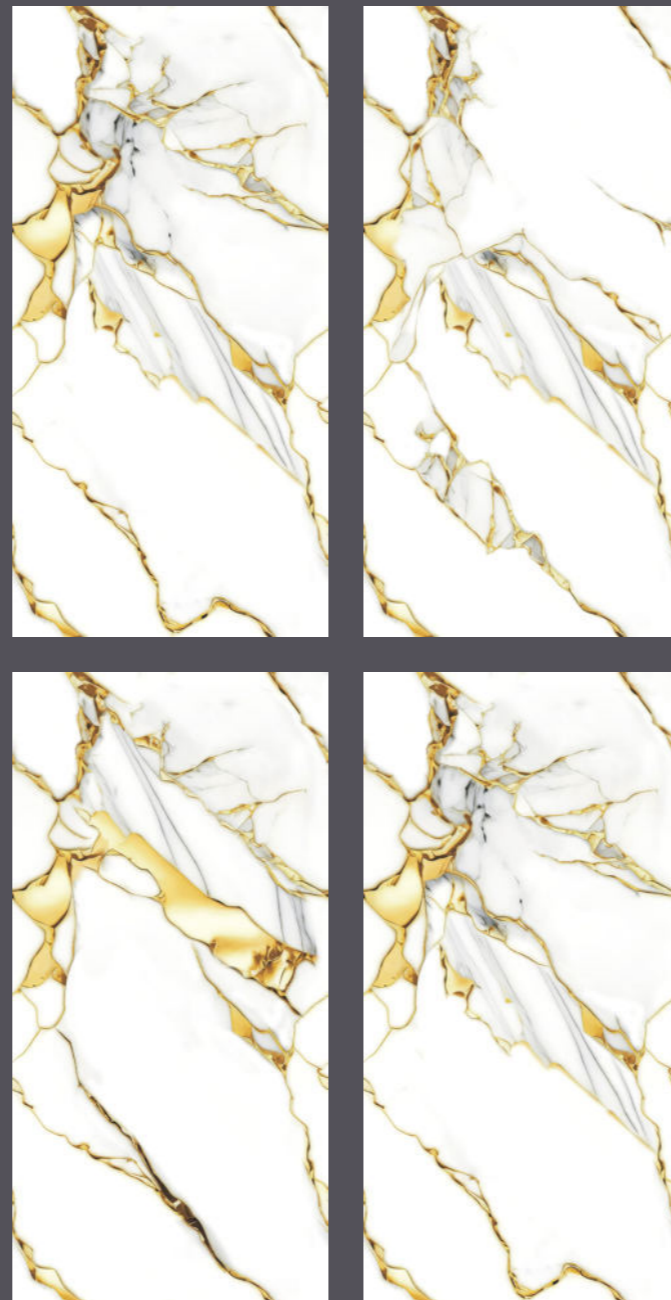

SPARKLE
COLLECTION

VOYATI
CERAMICS

AVENUE NATURAL ENDLESS

600X^{SIZE}
1200MM

POLISHED
FINISH

RANDOM
03

GLAZED
VITRIFIED TILES

High
Strength

Easy to
Install

<0.05% Water
Absorption

Random
Design