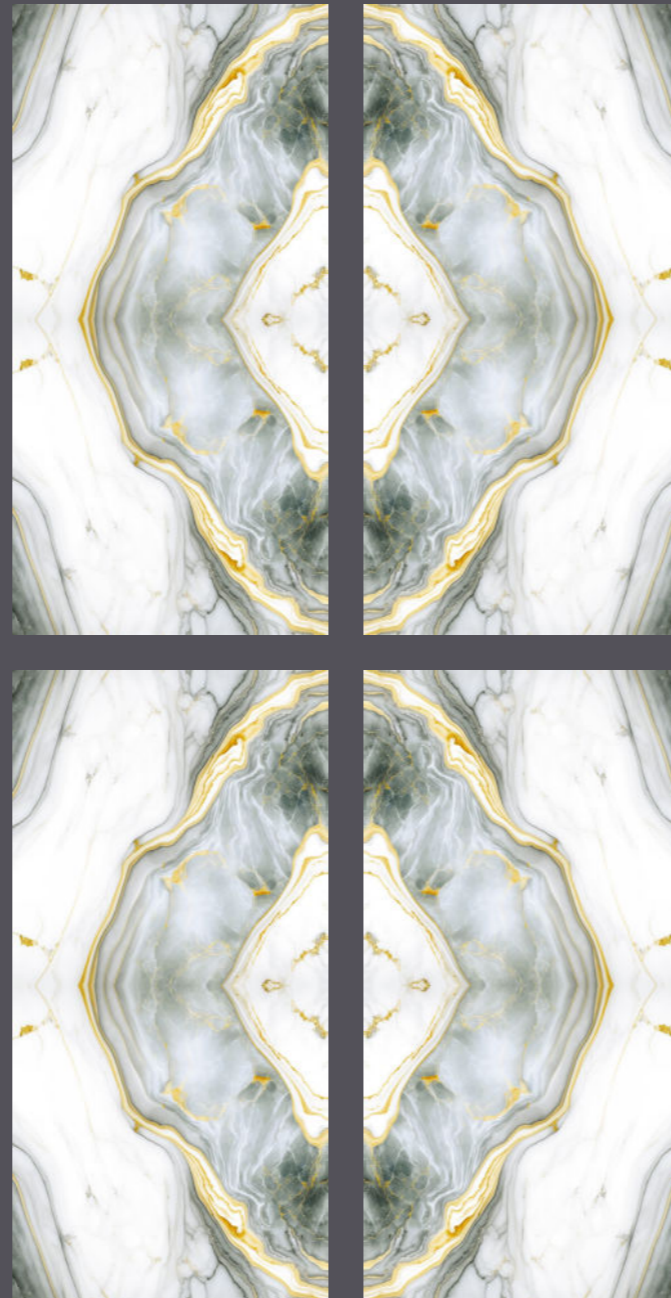

SPARKLE
COLLECTION

VOYATI
CERAMICS

LEMURIAN NATURAL BM

600X^{SIZE}
1200MM

POLISHED
FINISH

GLAZED
VITRIFIED TILES

High
Strength

Easy to
Install

<0.05% Water
Absorption

Random
Design